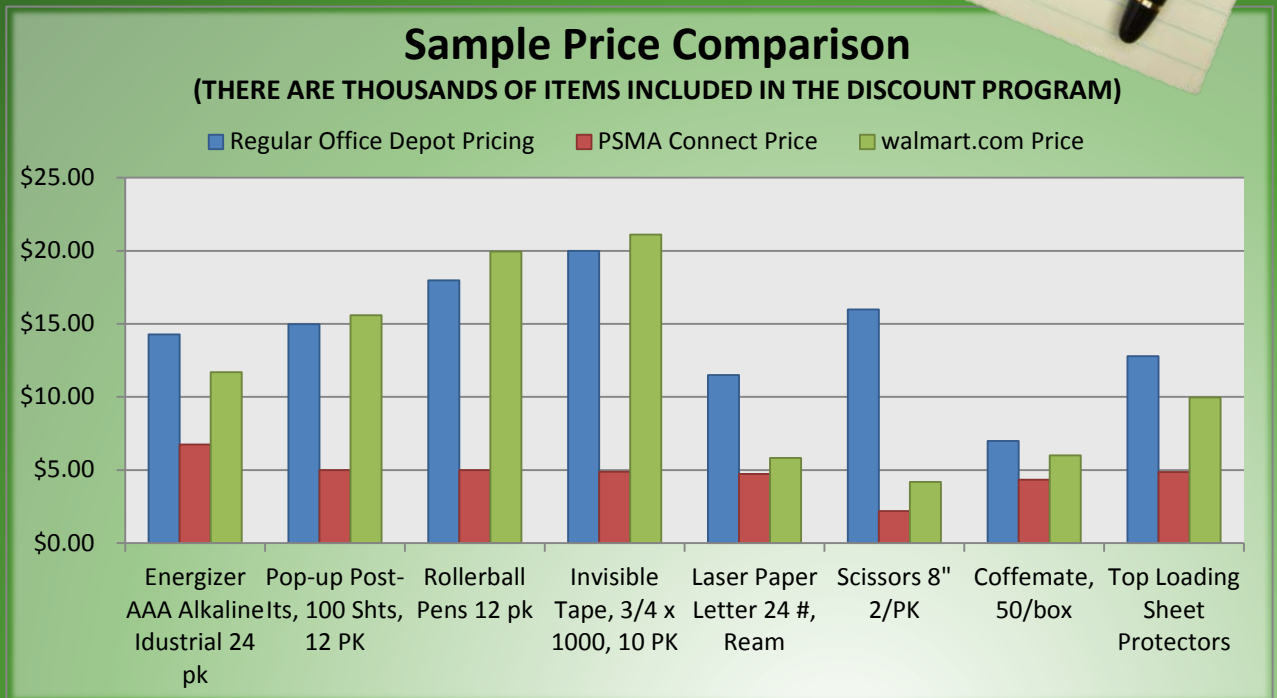

What can you save through Office Depot and PSMA

PSMA Connect has partnered with Power Purchasing and Office Depot to allow all employees within your practice access to some great pricing on everything.

From coffee for the break room, pens for reception, sheet protectors for school projects or batteries for equipment (in the office or at home) PSMA Connect has got you covered.

* Not all brands/ sizes were offered at all locations – the closest comparable item was chosen